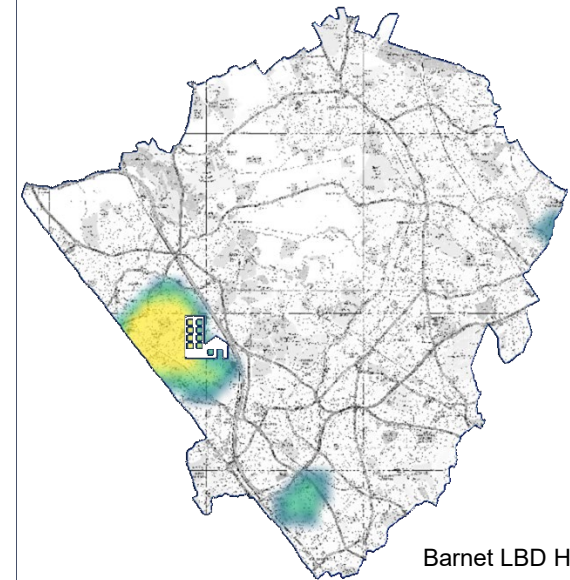

Barnet ASB Heatmap

Barnet LBD Heatmap