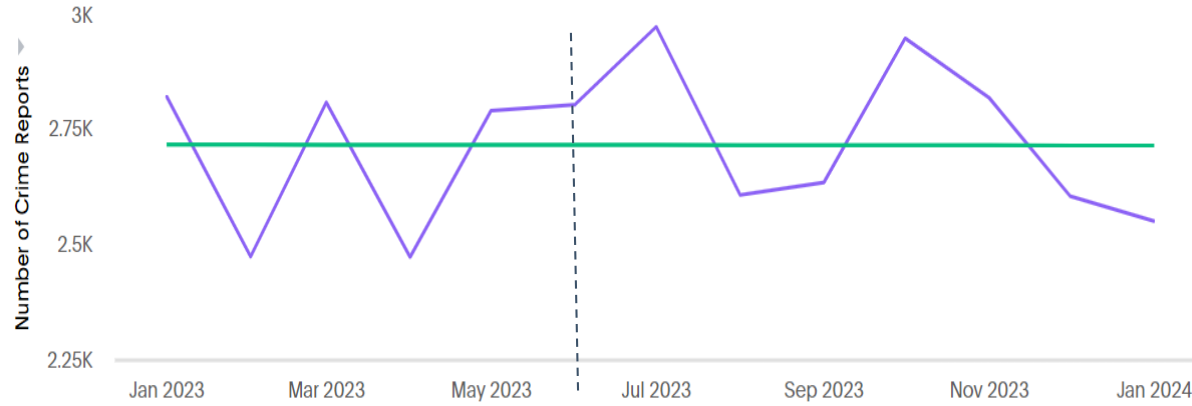

Total Notifiable Offences

London Borough of Barnet