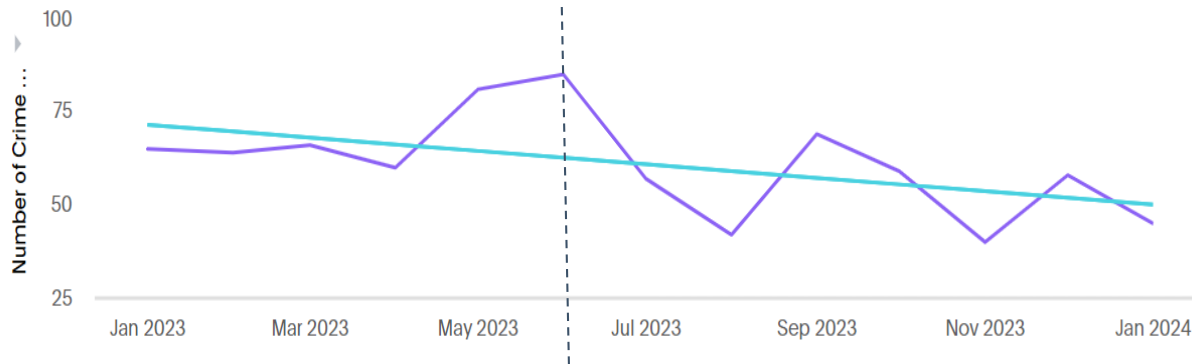

Grahame Park Estate