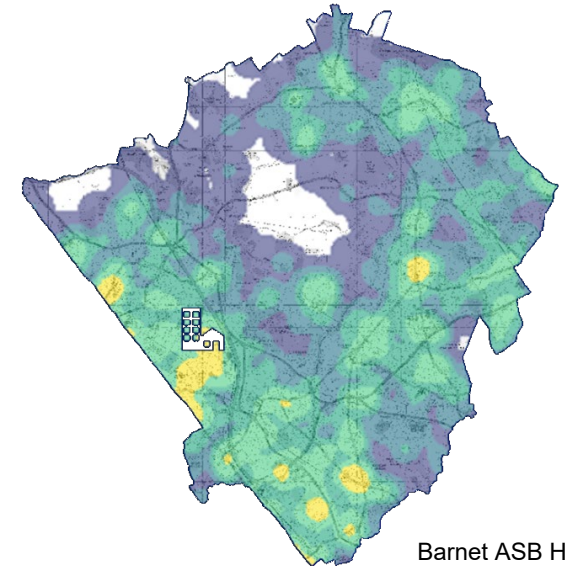

The Problem

The Grahame Park Estate was built by the Greater London Council in the 1960s, originally comprising 1,777 homes.

Drug supply and trafficking had been identified by frontline policing teams and specialist crime as the primary crime type in the area, driving the majority of organised criminality and violence.

Between December 2022 and May 2023 there were 15 lethal barrelled discharges (LBDs) in the areas surrounding the Estate.

In May 2023 a 17 year old was shot in Burnt Oak suffering severe injuries